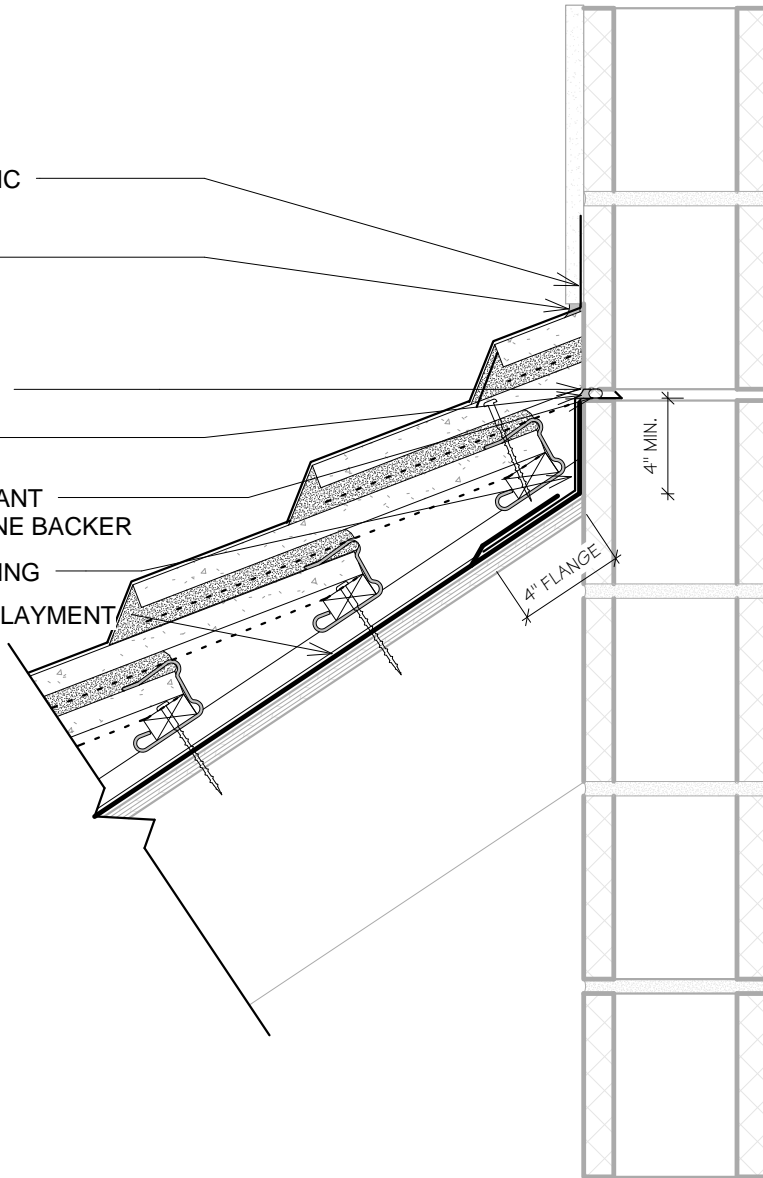

ELASTOMETRIC
COATING

SEALANT

1 1/2" REGLET

SEALANT

NON ABSORBANT
POLYETHYLENE BACKER

304 SS FLASHING

CONT. UNDERLAYMENT

kaidisen

33054 Sunny Park Circle
Fernandina Beach, FL 32034 - 8199
904 - 425 - 5707

**RISING WALL DETAIL -
NATURAL STUCCO**

Date: March 9, 2009

Scale: 1 1/2" = 1'-0"

D1.5.1